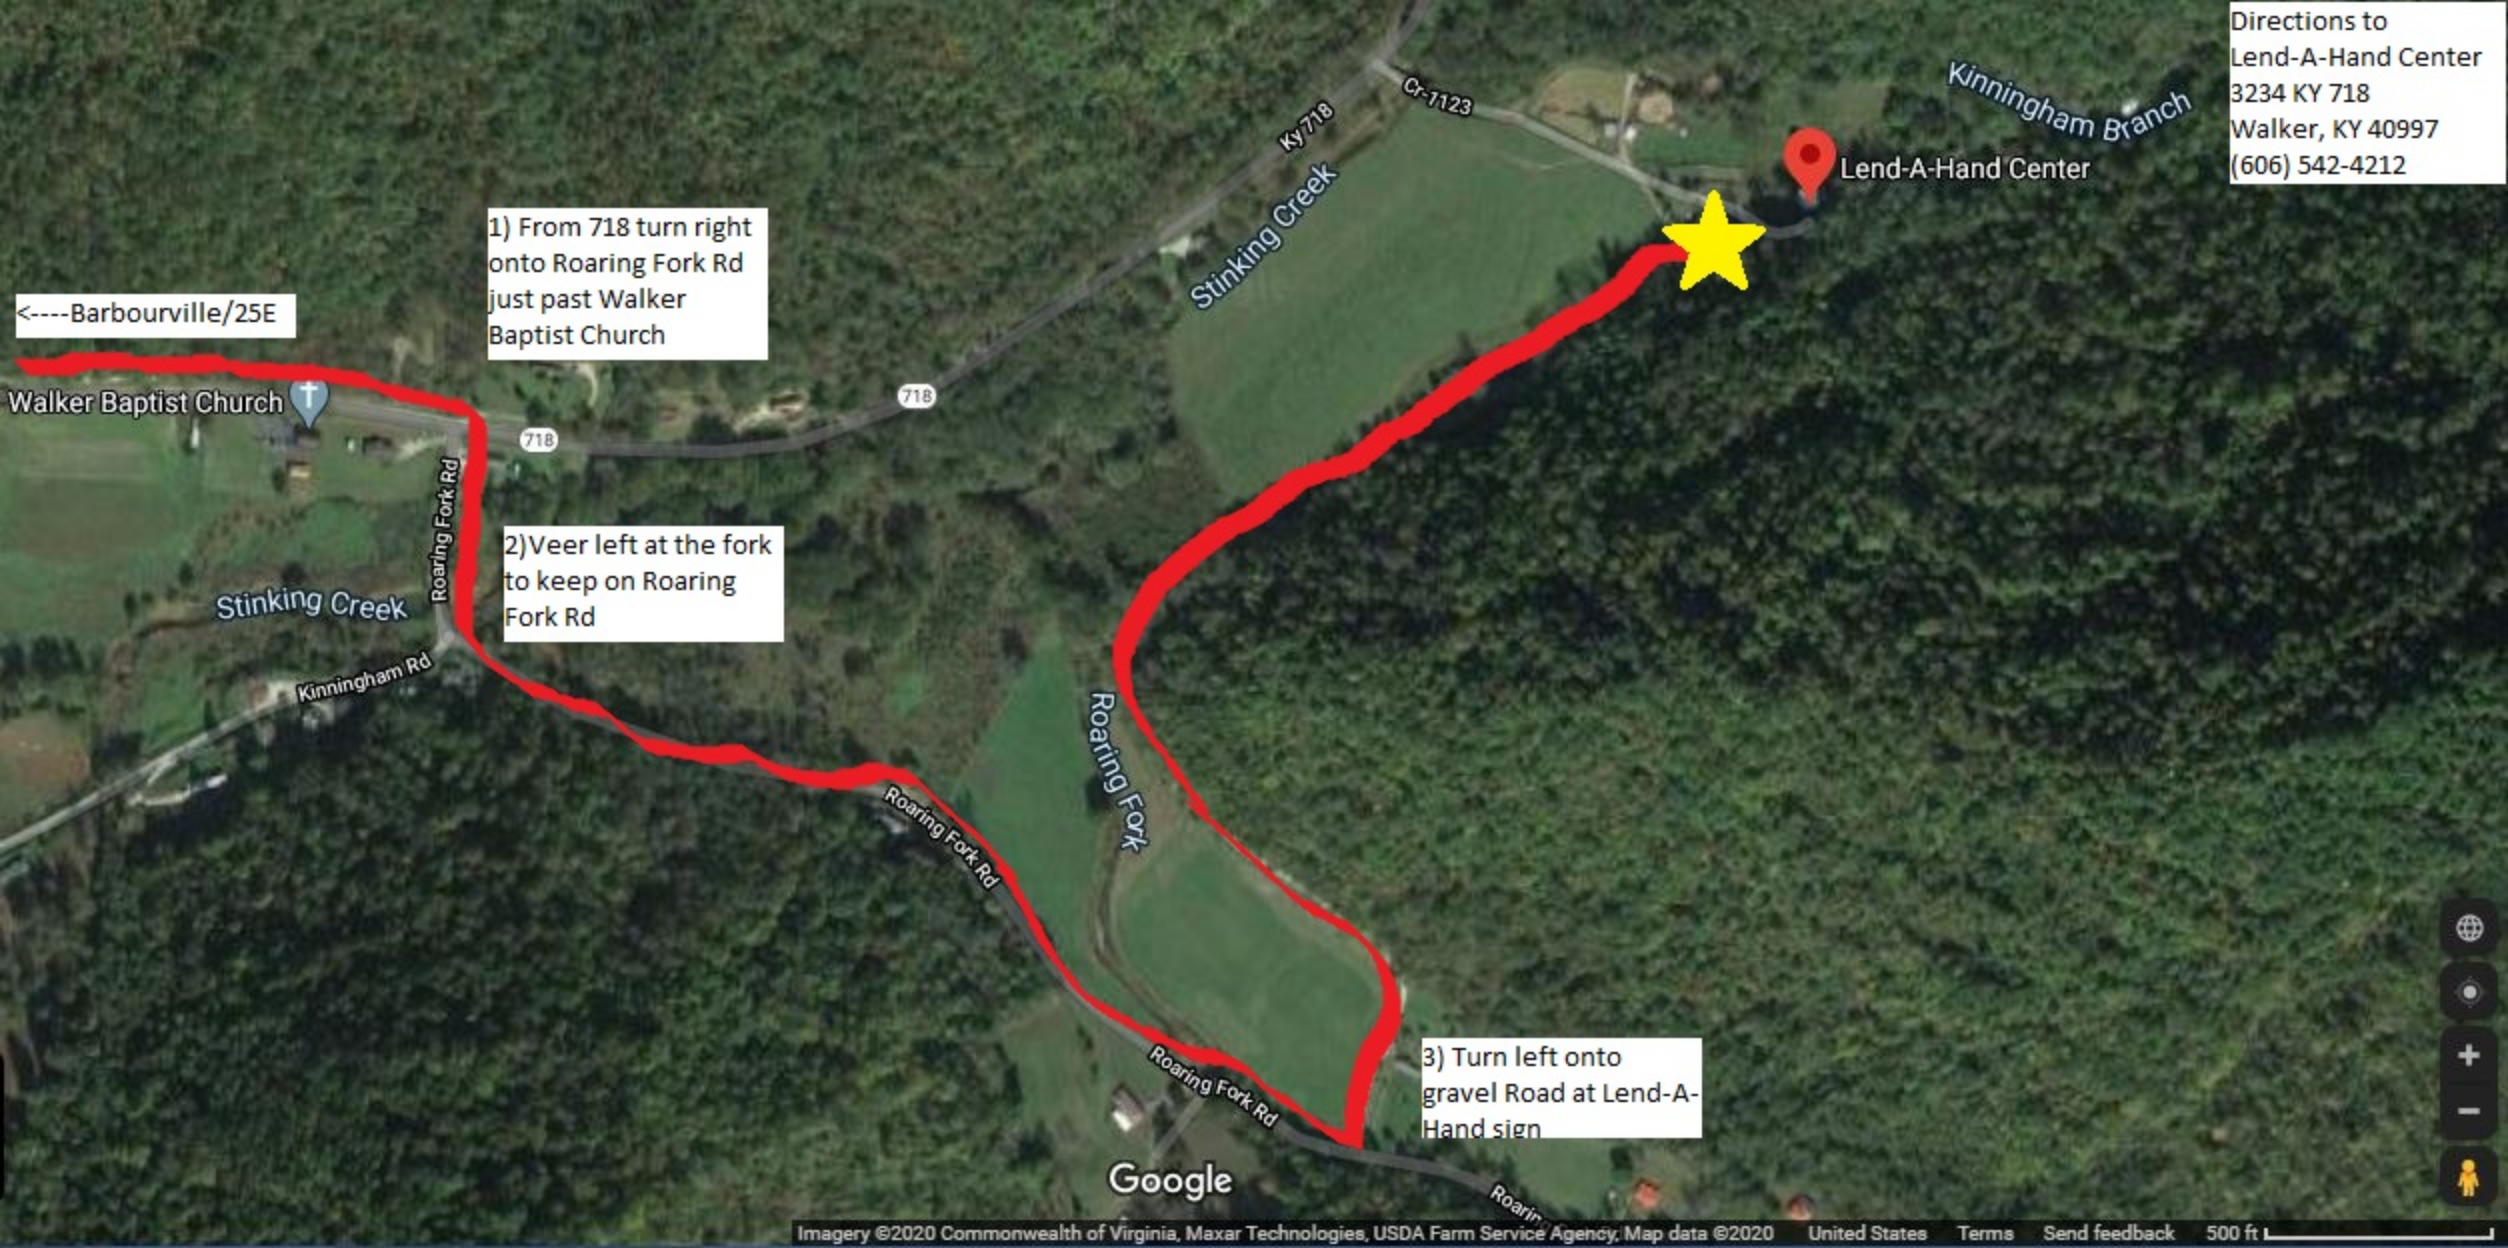

Directions to
Lend-A-Hand Center
3234 KY 718
Walker, KY 40997
(606) 542-4212

1) From 718 turn right
onto Roaring Fork Rd
just past Walker
Baptist Church

2) Veer left at the fork
to keep on Roaring
Fork Rd

3) Turn left onto
gravel Road at Lend-A-
Hand sign

<----Barbourville/25E